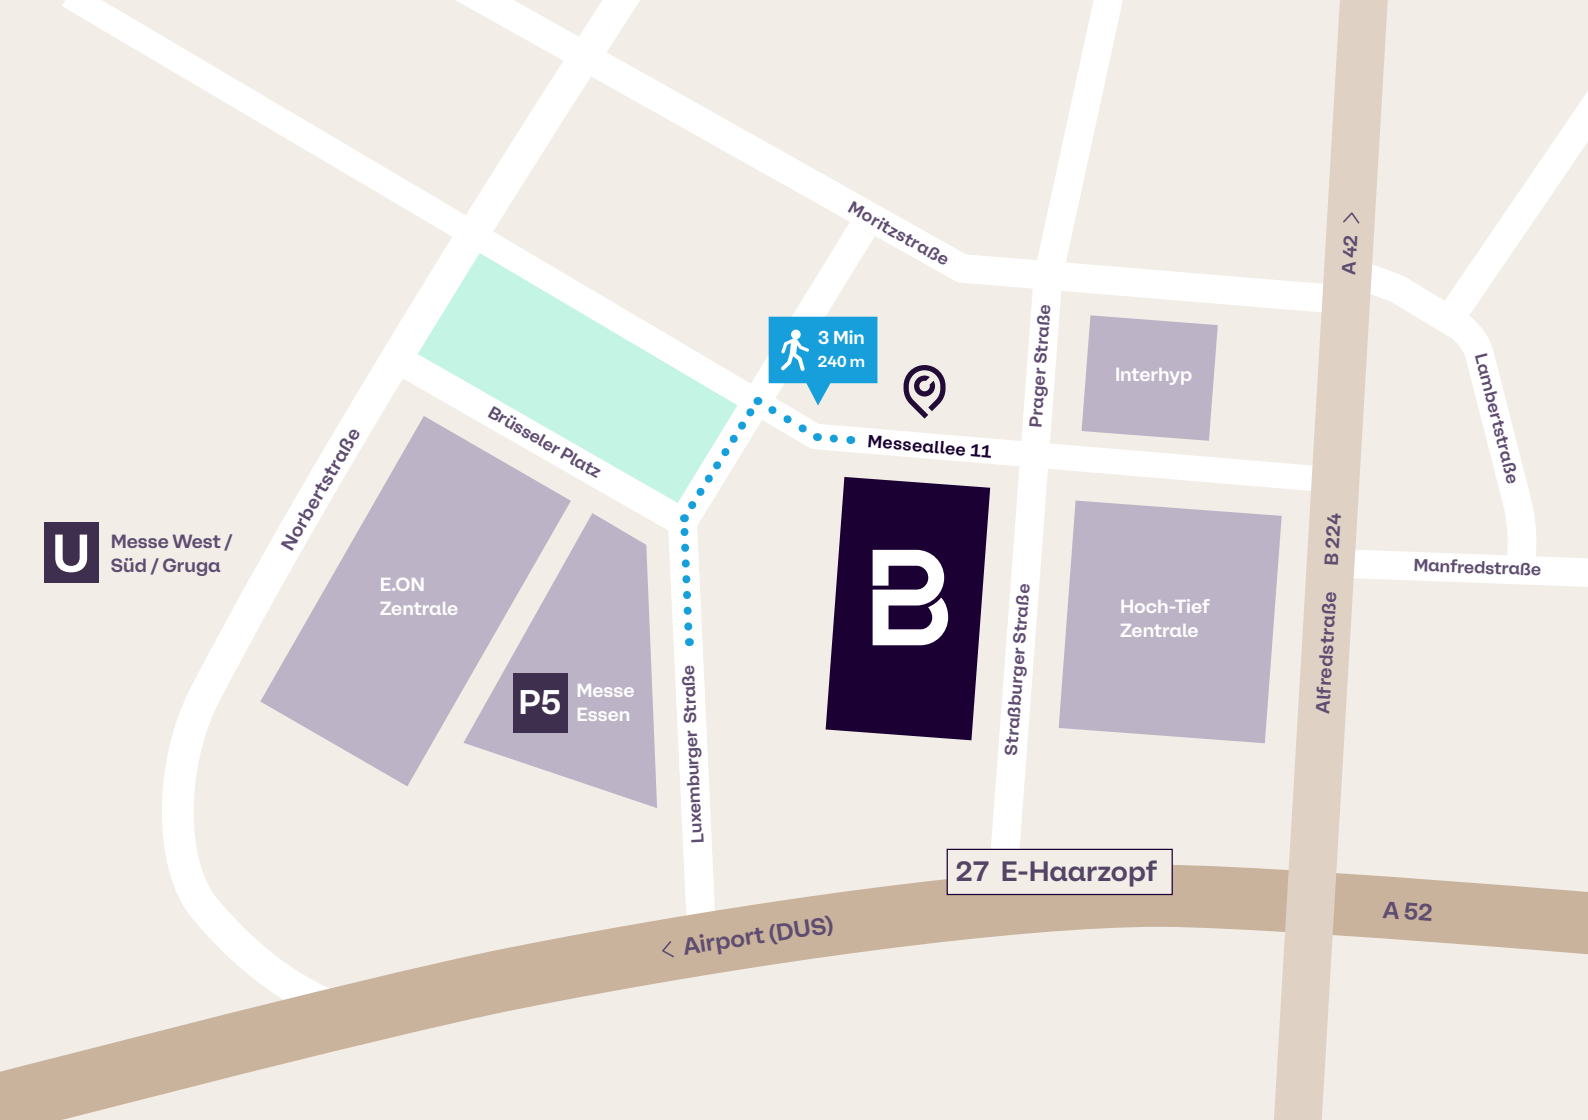

How to find us

Brenntag SE

Messeallee 11

45131 Essen

Phone +49 201 64960

Parking

Parking Garage P5 (Messe Essen)

Luxemburger Str. 3

45131 Essen