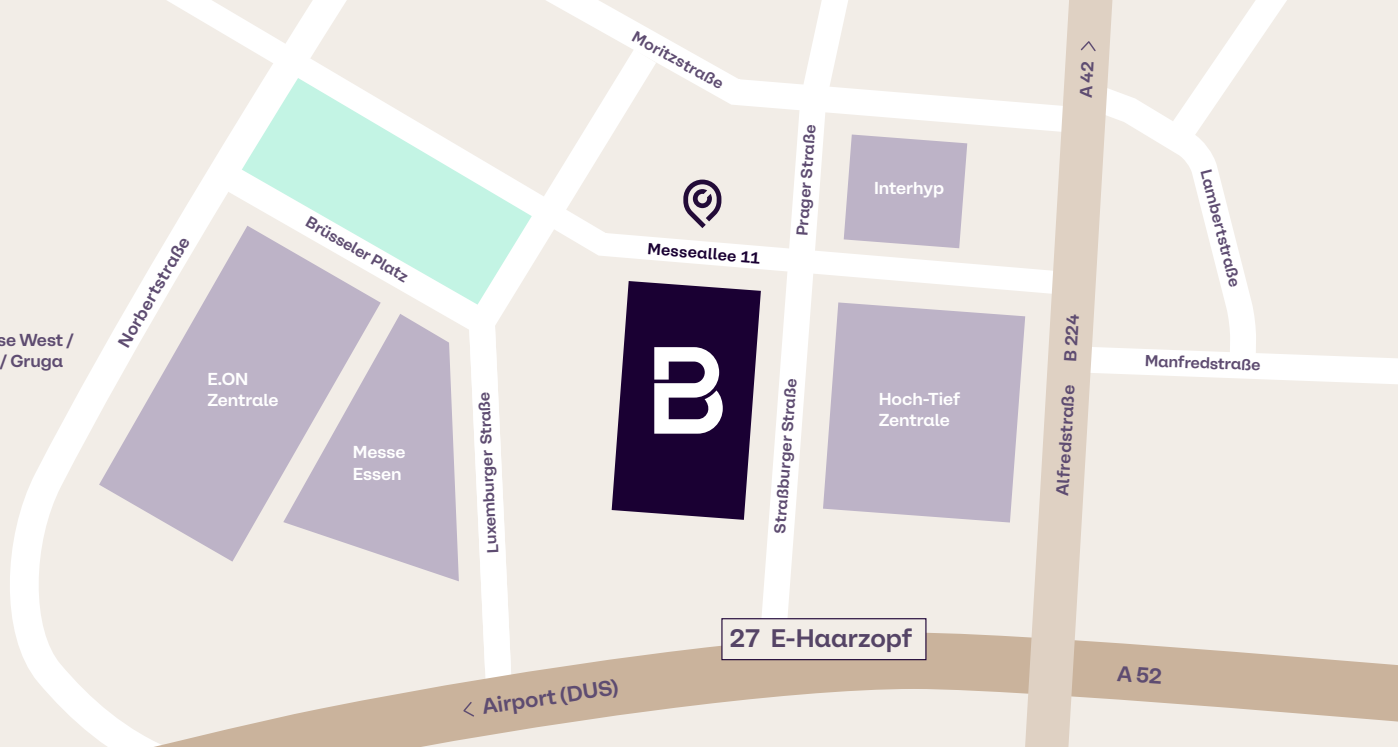

How to find us

Brenntag SE
Messeallee 11
45131 Essen
Phone +49 201 64960

Travelling by car

Travelling via the A42

- › Exit 13, Exit motorway junction Essen-Nord
- › B224 direction Essen-Zentrum
- › Hans-Böckler-Straße (B224)
- › Gladbecker Straße
- › Friedrichstraße
- › Alfredstraße
- › Messeallee

Coming from Duisburg via A40

- › Exit 23, Essen-Zentrum
- › Friedrichstraße (B224)
- › Alfredstraße
- › Messeallee

Coming from Dortmund via A40

- › Exit 23, Essen-Zentrum
- › Bismarckstraße (B224)
- › Alfredstraße
- › Messeallee

Travelling via the A52

- › Exit 28, Essen-Rüttenscheid
- › Alfredstraße (B224)
- › Messeallee

Parking

The way to our visitor parking lot is indicated.
Please announce over the intercom at the barrier gate.

Public transport

From Essen Central Station

Platform 4

Tram 107 or 108 (Direction Bredeney)
to Essen Florastraße
around 7 minutes walk

Platform 2

Subway U11 (Direction Essen Messe)
to West / Süd / Gruga
around 9 minutes walk